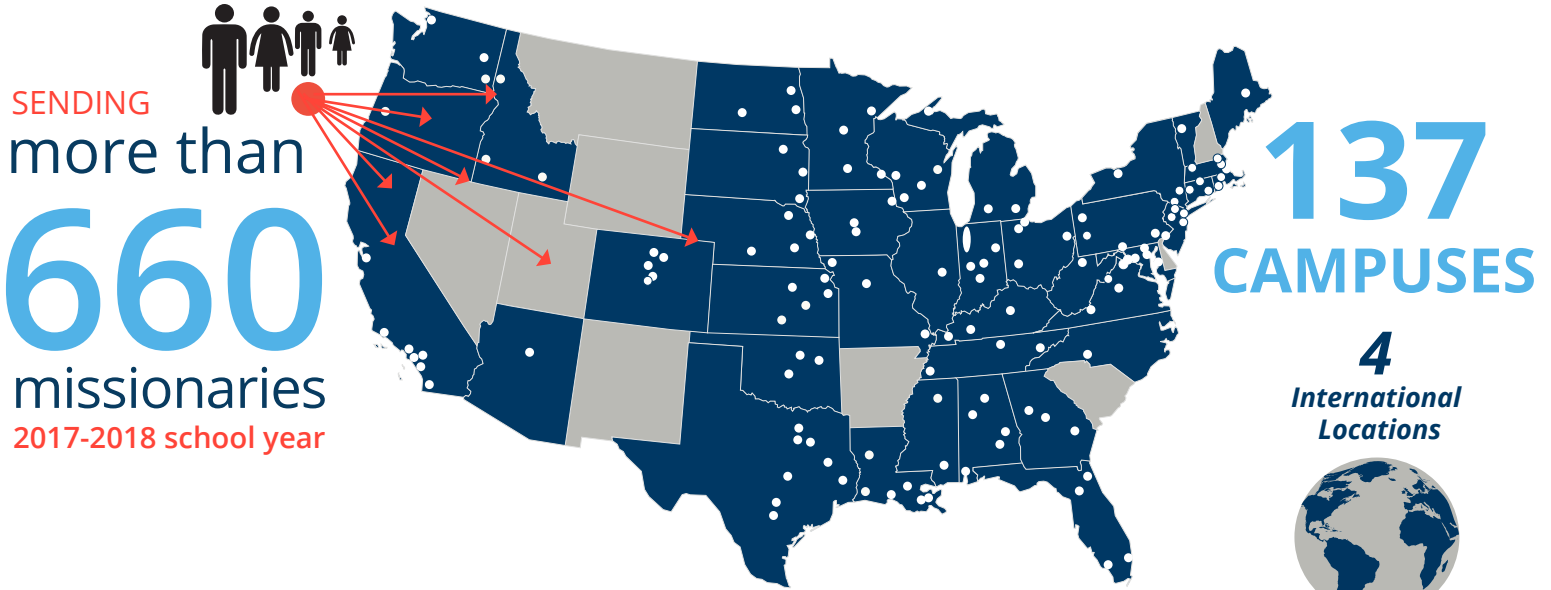

nearly **80%**

of those who were raised Catholic but are now unaffiliated with any religion left the faith by the age of 23.\*

\*Faith in Flux: Changes in the Religious Affiliation in the U.S. (Pew, 2009)

WHAT WE ARE DOING ABOUT IT

quantified **FRUIT** 2016-2017 school year

over **7,000** students in one-on-one discipleship

nearly **20,000** total Bible study participants at least 1x last year

nearly **4,000** regular small group Bible studies

focus conferences

nearly **13,000** SEEK2017 attendees

more than **5,000** confessions heard at SEEK2017

**2,000** SLS16 student attendees

missions 2017-2018

**130 TRIPS**  
**50 COUNTRIES**  
**2,340 ESTIMATED PARTICIPANTS**